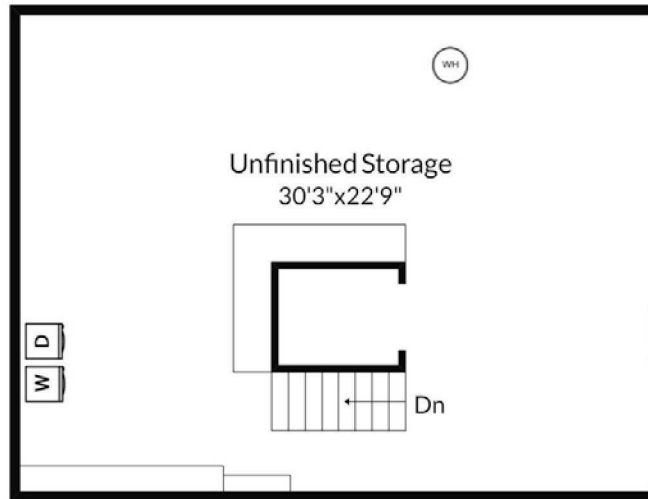

Second Floor Plan

Basement Plan

235 Sneece Pond Road
Cumberland, RI 02864

2

Completed: January 2019

Note: Dimensions are not guaranteed and are provided for informational purposes only. Individual room dimensions are not used to calculate overall square footage.